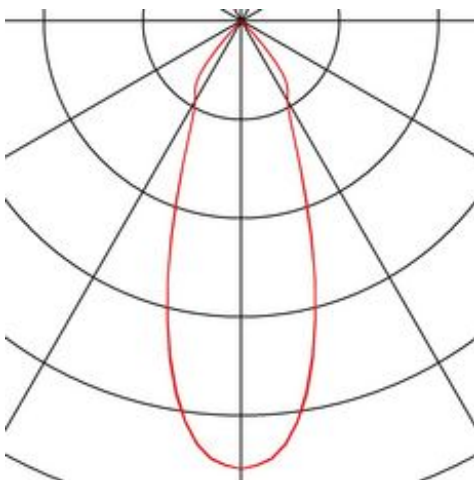

TRILEDO ROUND CL ceiling light

LED, 3000K, round, matt black, 38°, 6.2W, incl. driver

Article number	113930
Max. wattage	6.2 Watt
Light distribution type 1	Direct
Light distribution type 3	Axis-symmetric
Feed-in capability	No
Lamp included	No
Height	9.5 cm
Diameter	8.5 cm
Net weight	0.56 kg
Gross weight	0.664 kg
Voltage	100-240 ~50/60 . 350 Volts
Protection class	I
Beam angle	36 Degree
Material	Aluminium
Colour	matt black
Way of mounting	Ceiling mounted
Average lifespan	40000 Hours
Colour temperature	3000 Kelvin
Colour rendering index	80
Luminous flux	625 lm
Energy efficiency class	A++
fastCalcEnabled	Yes
ranking	500
Catalogue page	BIG WHITE 2017: 261

The twisting and tiltable ceiling light TRILEDO ROUND CL is made of aluminium and comes in housing colours of white, brushed aluminium and matt black. Thanks to its aluminium lamp head, the cone of light can be individually aligned. Fitted with an efficient COB LED with 6.2W and with the driver included, it can be connected directly to the 230V mains supply. This luminaire contains built-in LED lamps. EEL: A - A++.